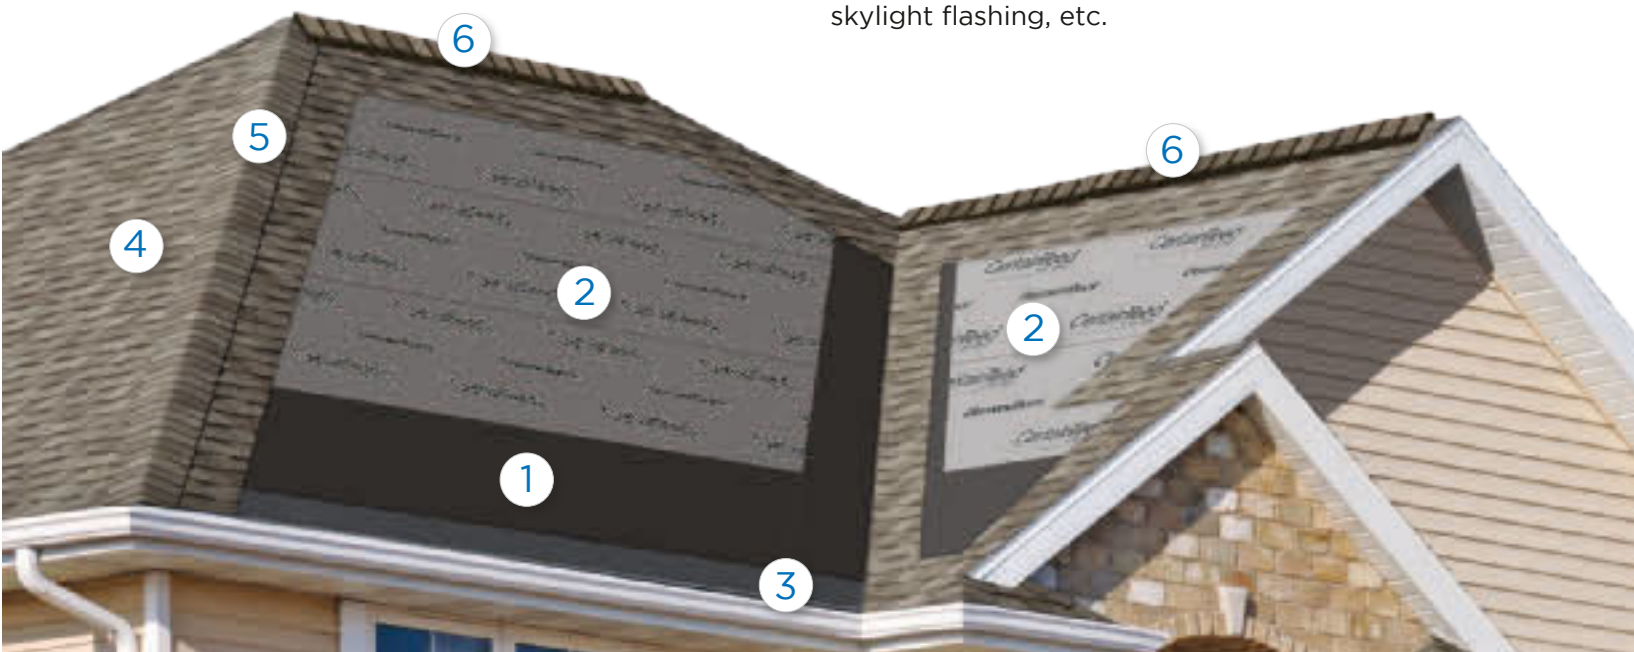

Shingles are just the beginning – to keep your new roof performing and looking great for years to come it takes a complete CertainTeed Integrity Roof System approach.

1. Waterproofing Underlayment

The first step in your defense against the elements. Self-adhering underlayment is installed at vulnerable areas of your roof to help prevent leaks from wind-driven rain and ice dams.

2. Water-Resistant Underlayment

Provides a protective layer over the roof deck and acts as a secondary barrier against leaks.

3. Starter Shingles

Starter Shingles are the first course of shingles that are installed and designed to work in tandem with the roof shingles above for optimal shingle sealing and performance.

4. Shingles

Choose from a variety of Good-Better-Best styles to complement any roof design and fit your budget.

5. Hip & Ridge Caps

Available in numerous profiles, these accessories are used on the roof's hip and ridge lines for a distinctive finishing touch to your new roof.

6. Ventilation

A roof that breathes is shown to perform better and last longer. Ridge Vents, in combination with Intake Vents, allow air to flow on the underside of your roof deck, keeping the attic cooler in the summer and drier in the winter.

Metal Flashings

In order to qualify for the SureStart PLUS 5-STAR Warranty, all metal flashings on the roof must be replaced, including step, sidewall, chimney, skylight flashing, etc.