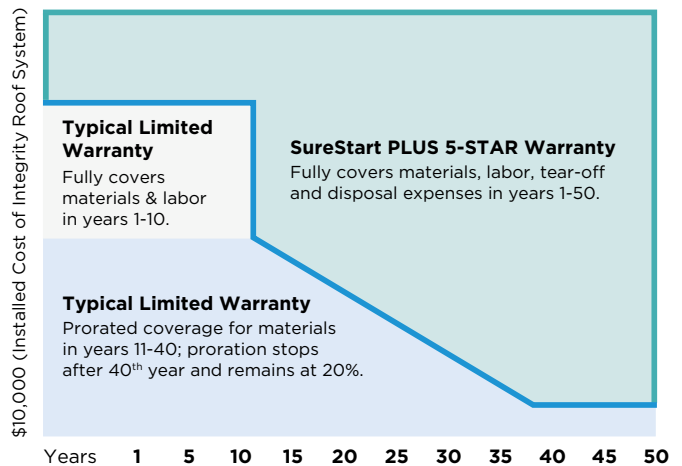

CertainTeed's SureStart PLUS 5-STAR Protection versus Limited Lifetime Warranty

Warranty coverage comparison over time
(Example is for a residential home; see warranty for details)

With SureStart PLUS protection, the amount of coverage remains constant for the full term of the warranty.